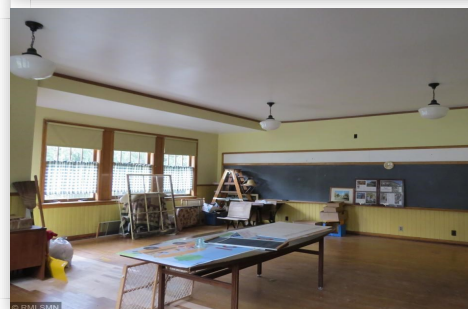

$224,900

Historic Commercial Building For Sale in North Minnesota

MLS # 22085-70190

MLS# : 22085-70190

Price : $224,900

Type : Historic Property

Size : 7.3 Acres

Beds: 3

Baths : 1.00

Year Built : 1927

Address : 9076 Highway 25 , Angora , Minnesota , 55703

FEATURES

- ✓ Historic Building For Sale
- ✓ Investment Opportunity
- ✓ Alango Teacherage AngoraSchool
- ✓ Angora, Minnesota
- ✓ School Building For Sale
- ✓ St. Louis Commercial Building
- ✓ Business Opportunity For Sale
- ✓ St. Louis County, MN

ABOUT THE PROPERTY

REDUCED! Aggressively priced! The Alango School in Angora, MN is for sale. This historic school building can be found on the National Register of Historic Places. Many restorations and renovations have been completed in the past 10-15 years to bring this property back to its classic charm.

Property features 7.3 +/- acres located on a corner parcel in St. Louis County, on the corner of Highway 25 and Highway 22 just West on Angora. The school boasts over 5000 sq feet of space and has all you would find in a school house - multiple classrooms, library, gymnasium with stage, kitchen/cafeteria, bathrooms and locker rooms.

The upper level of the building is the "Teacherage" (where teachers used to reside). This level has three bedrooms, full bathroom and living space. Current owners rent out these rooms to visitors. (To spend the night ... click [here!](#))

Additional 2.7 acre parcel also available to make this a complete 10 acre parcel. The 2.7 acre piece has 2 bedroom/1 bathroom "Principal's Residence". The home has also been restored and has detached garage and pole building. For information and price on the full parcel, please contact the listing agent via [email](#).

For more details on this history behind the Alango School, visit the Alango School website [here](#).

MLS# 5208098, DAAR# 6079061 / St. Louis County, Minnesota

CONTACT US

RICK LEWIS

AGENT

📞 (218) 522-0582

✉ rickunitedcountry@gmail.com

🏠 Banning Junction Real Estate, Inc

📍 60519 State Hwy 23, Finlayson, Minnesota, United States, 55735